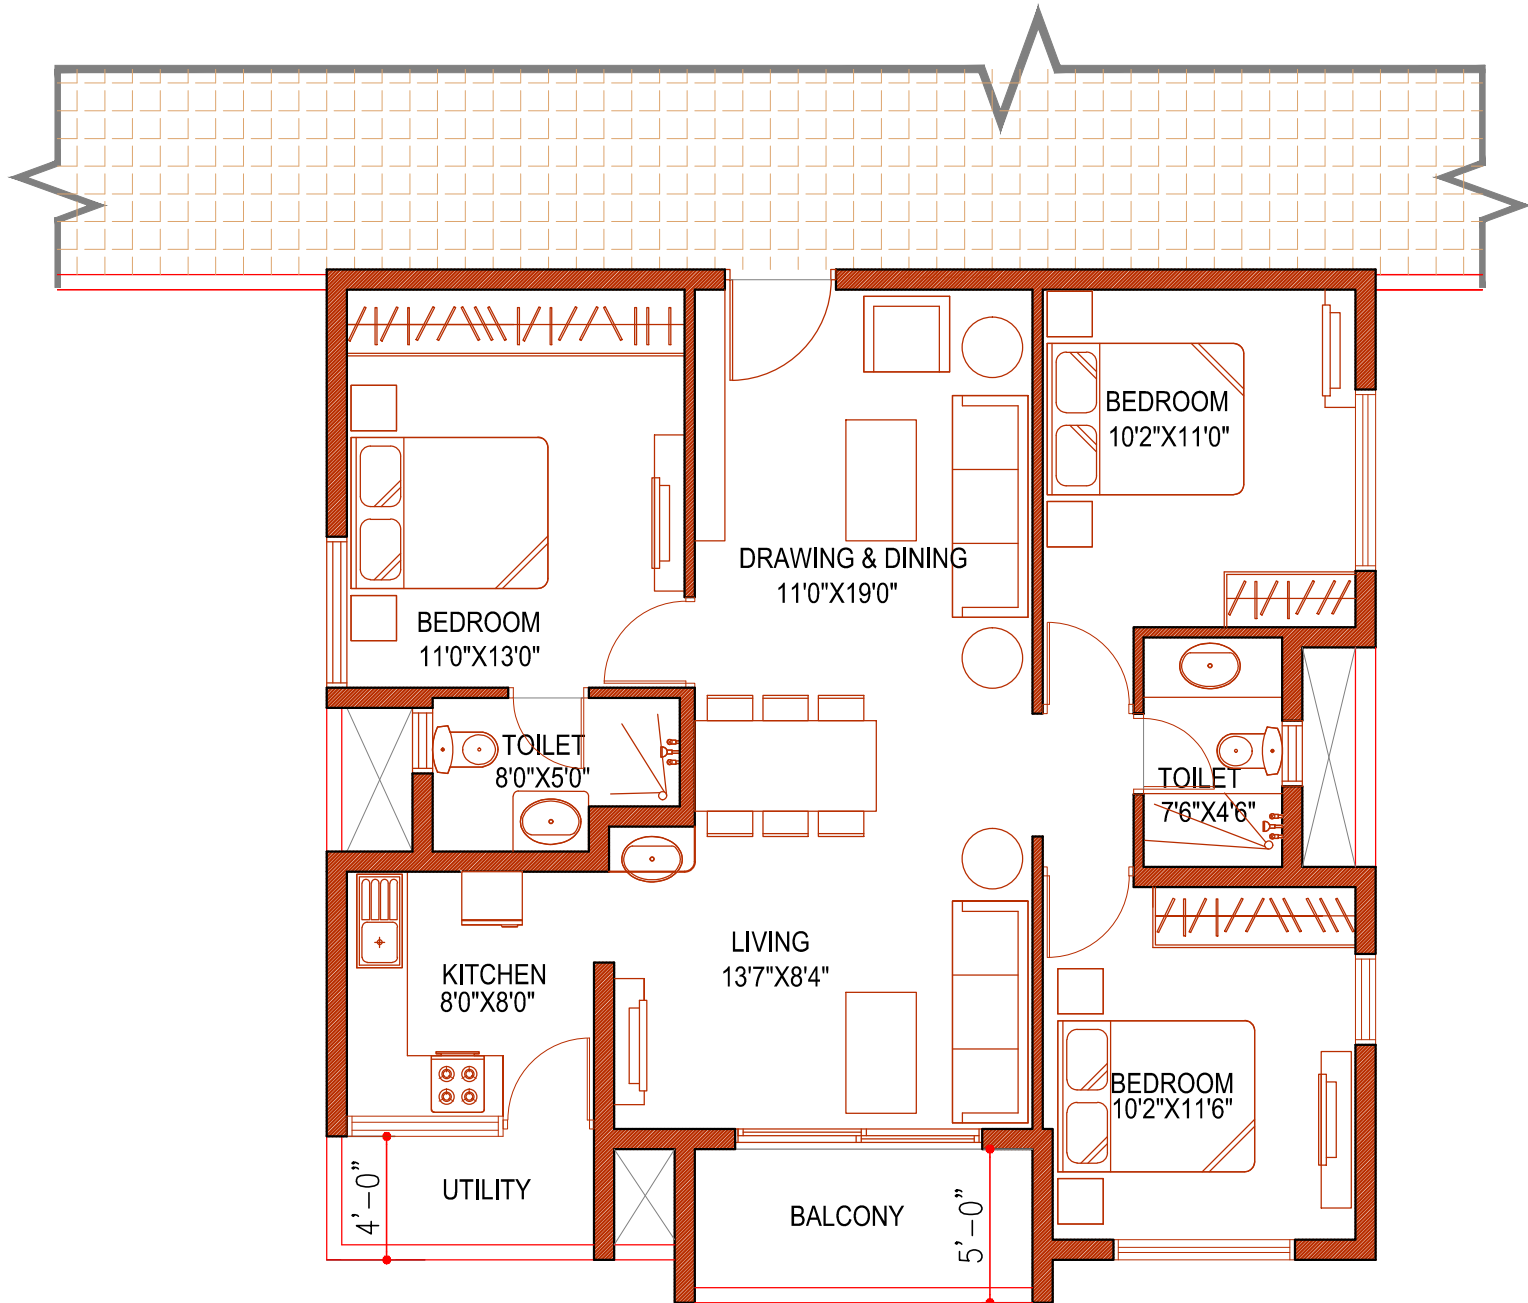

RAMKY ONE KOSMOS - PHASE 1

UNIT PLAN - TYPE 2
 (3 - BHK WEST FACING)
 Saleable Area - 1370 Sft

KEY PLAN
 NTS