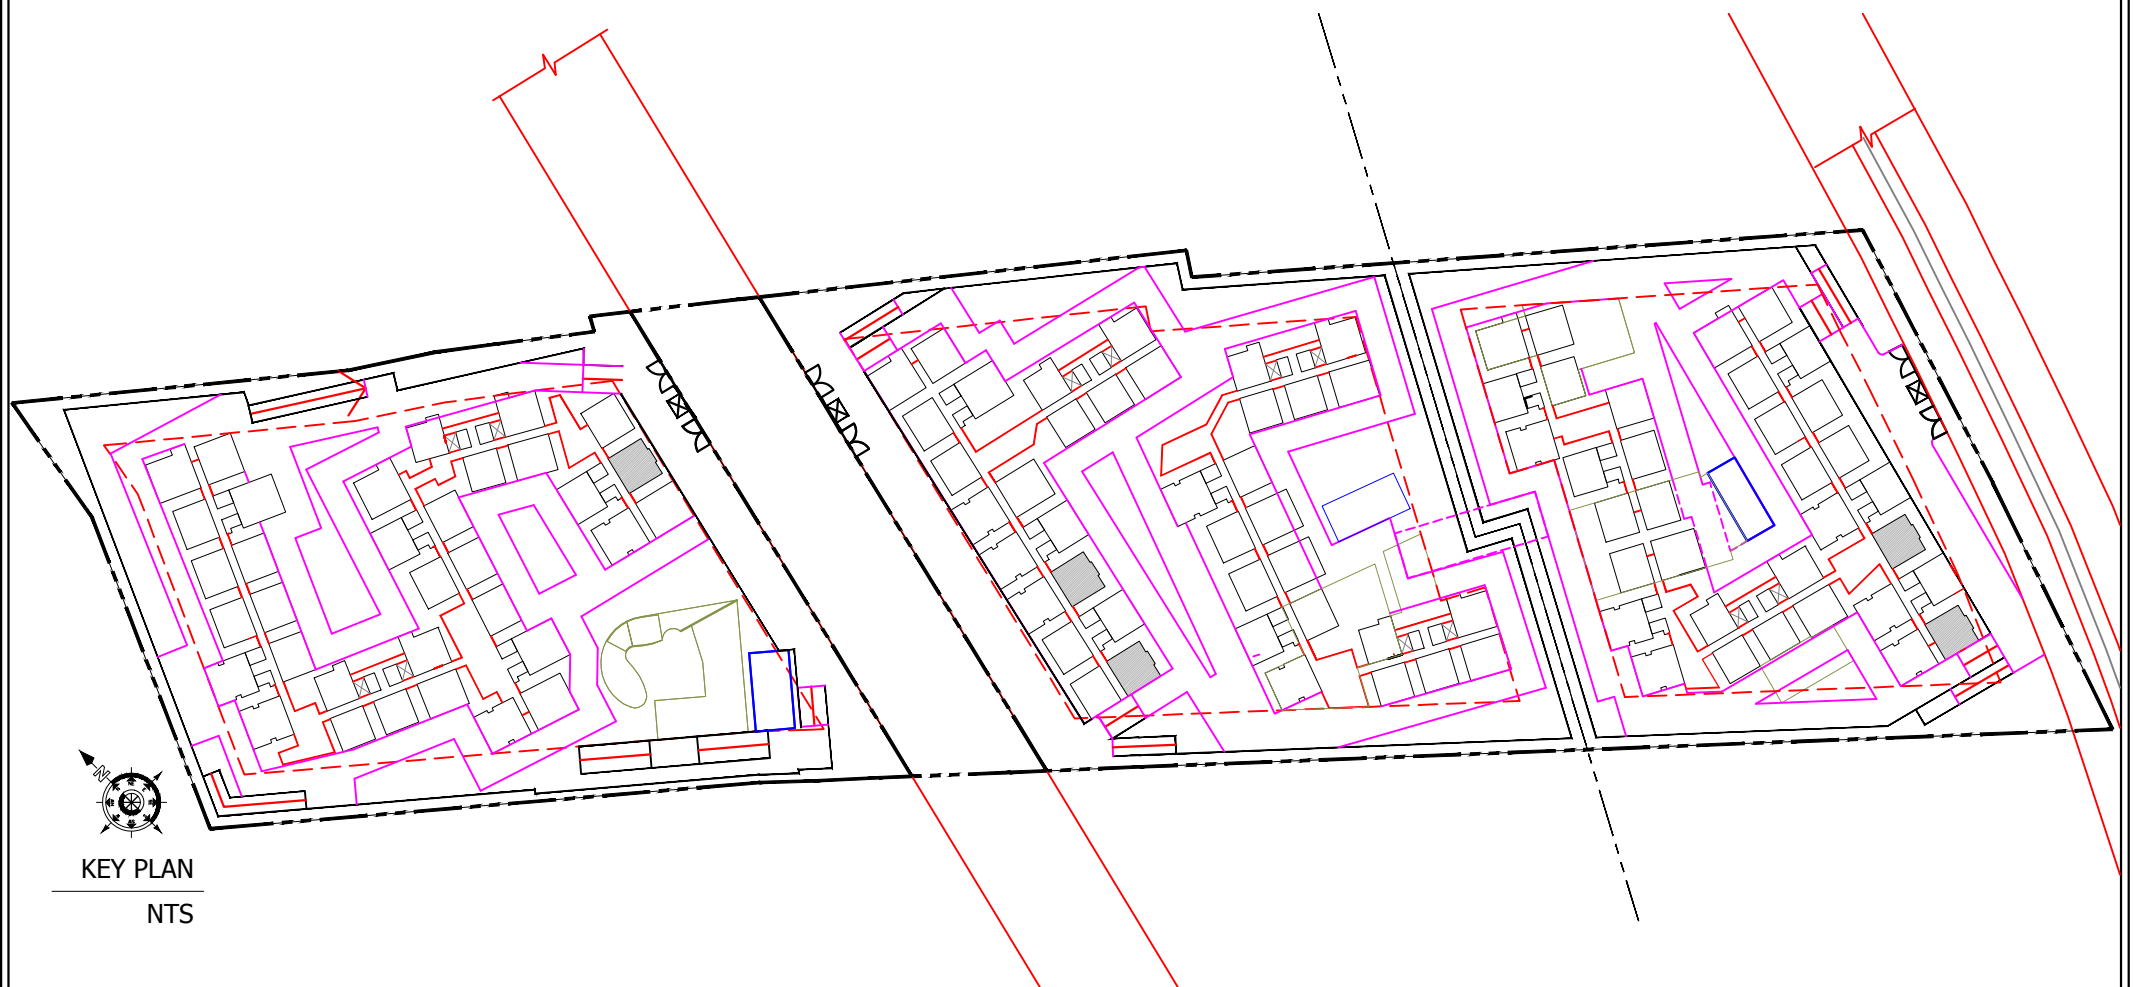

RAMKY ONE KOSMOS - PHASE 1

UNIT PLAN - TYPE 2
 (3 - BHK WEST FACING)
 Saleable Area - 1370 Sft

KEY PLAN
 NTS