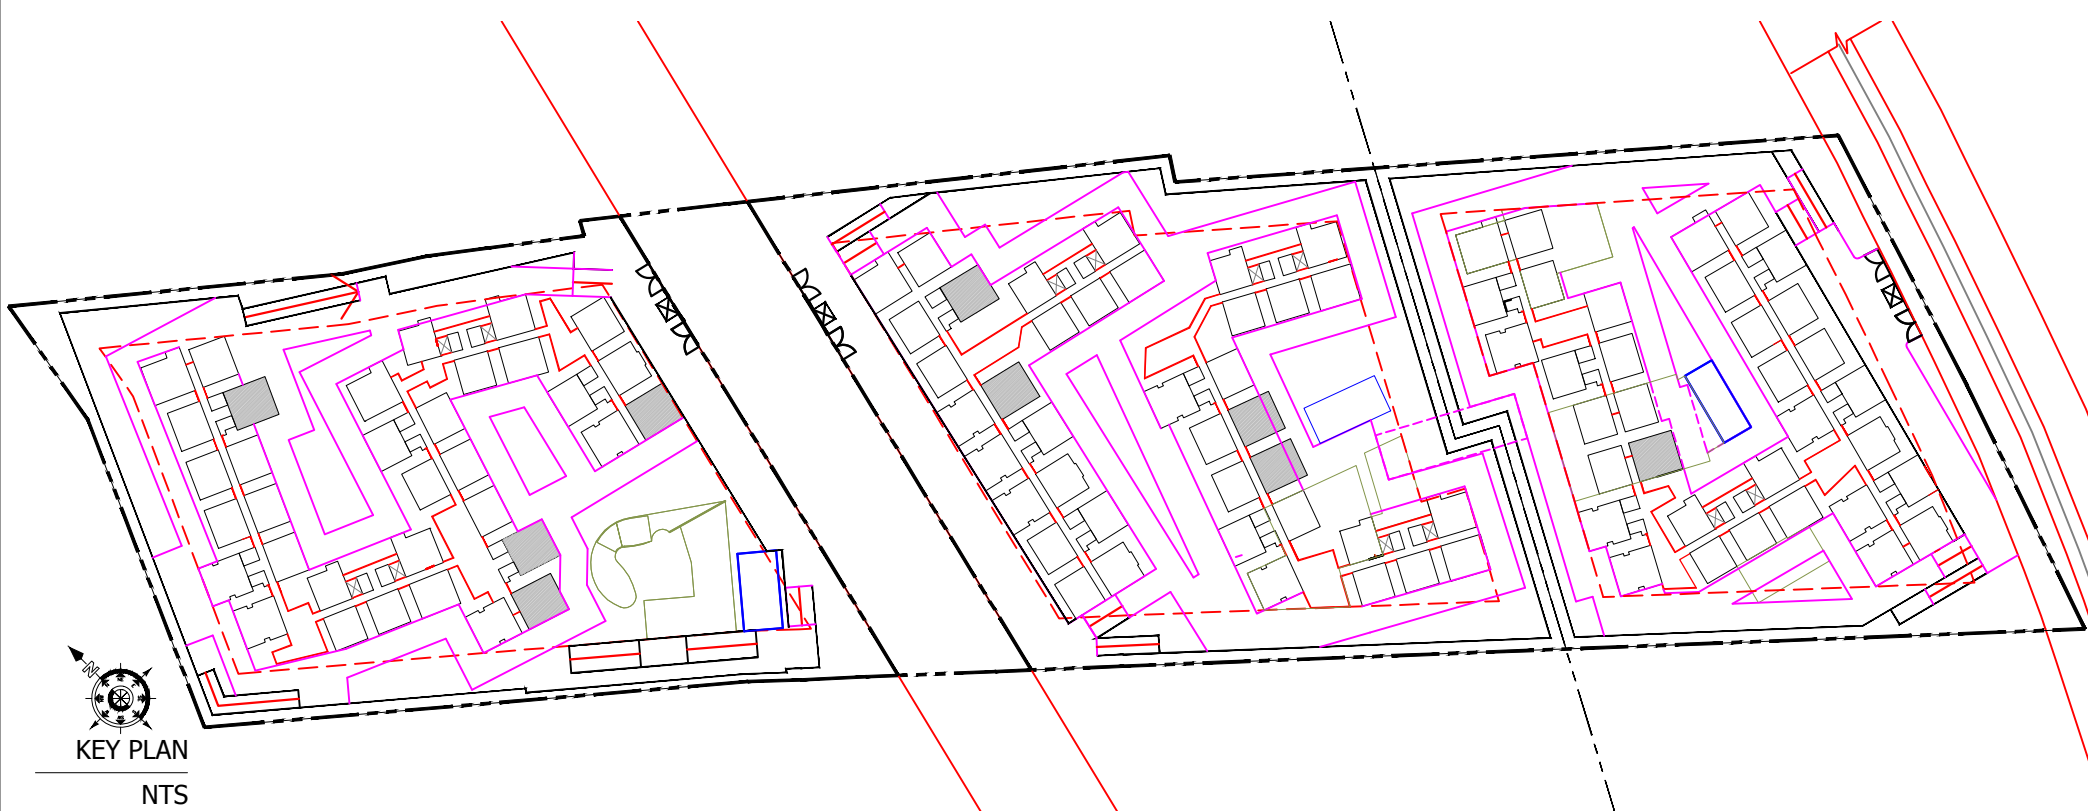

RAMKY ONE KOSMOS - PHASE 1

UNIT PLAN - TYPE 1B
 (3 - BHK WEST FACING)
 Saleable Area - 1590 Sft

Scale: 1:75

KEY PLAN
 NTS