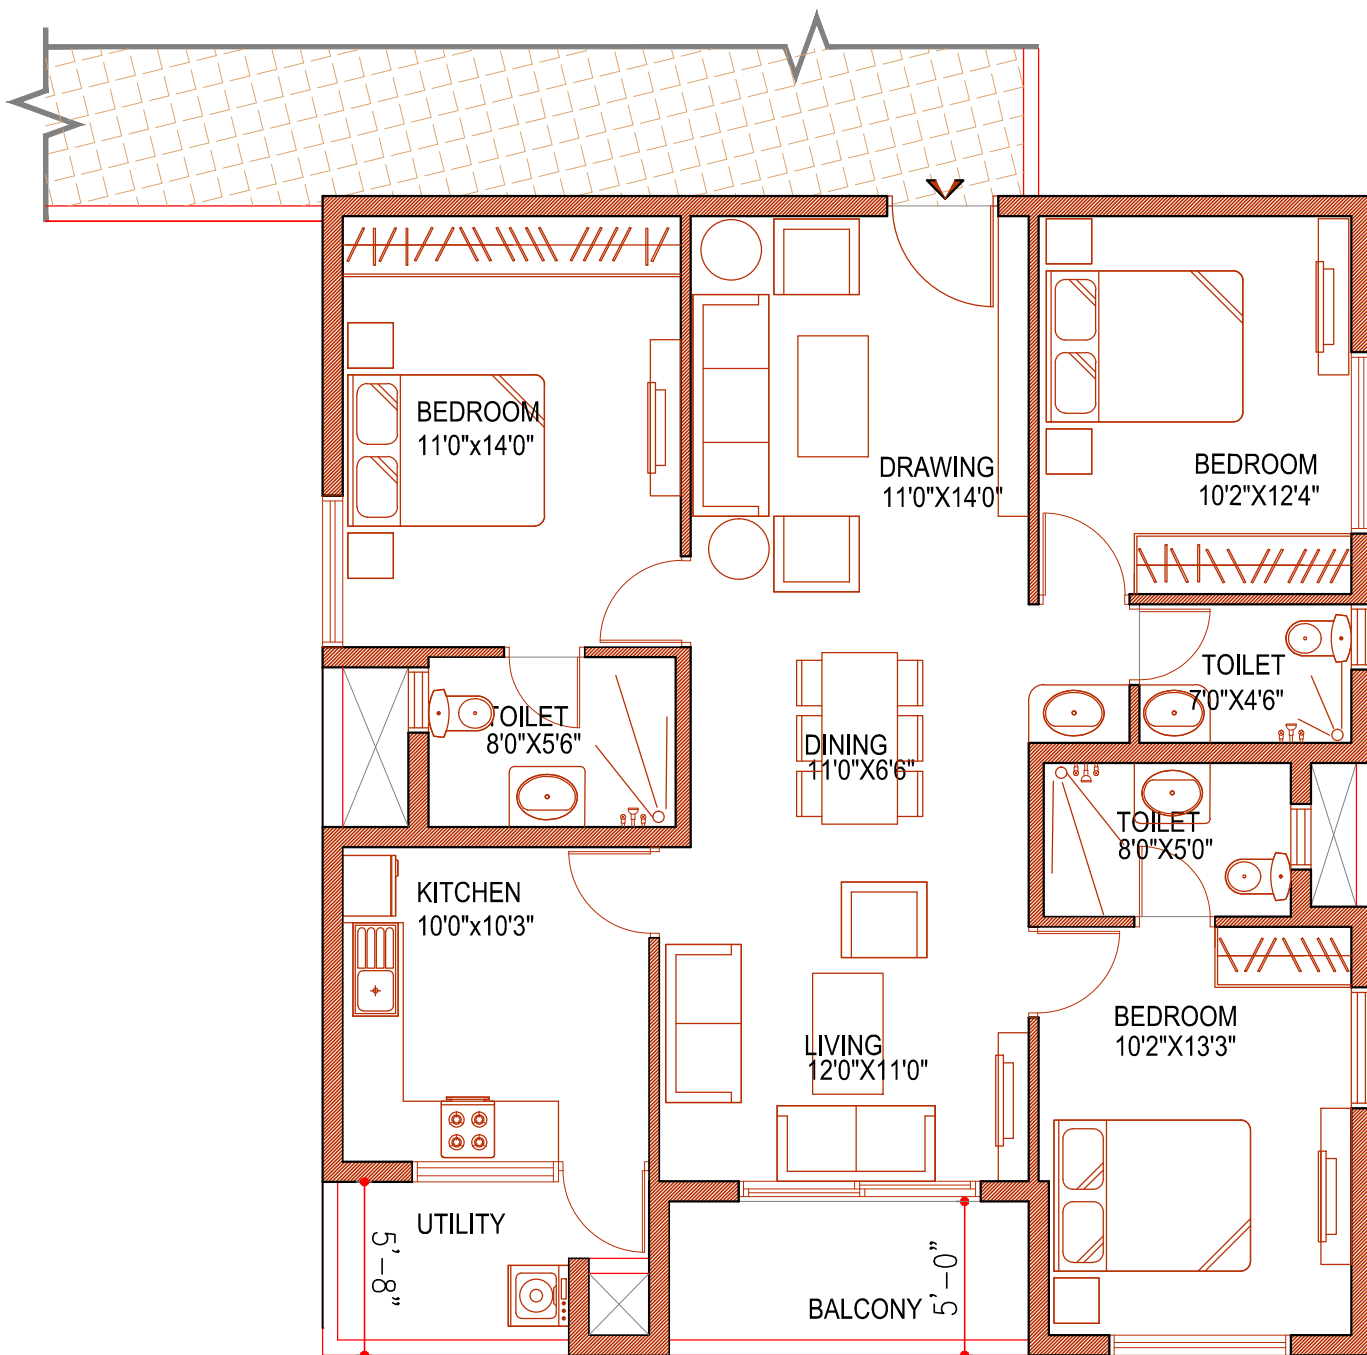

RAMKY ONE KOSMOS - PHASE 1

UNIT PLAN - TYPE 1B
 (3 - BHK WEST FACING)
 Saleable Area - 1590 Sft

Scale: 1:75

KEY PLAN
 NTS